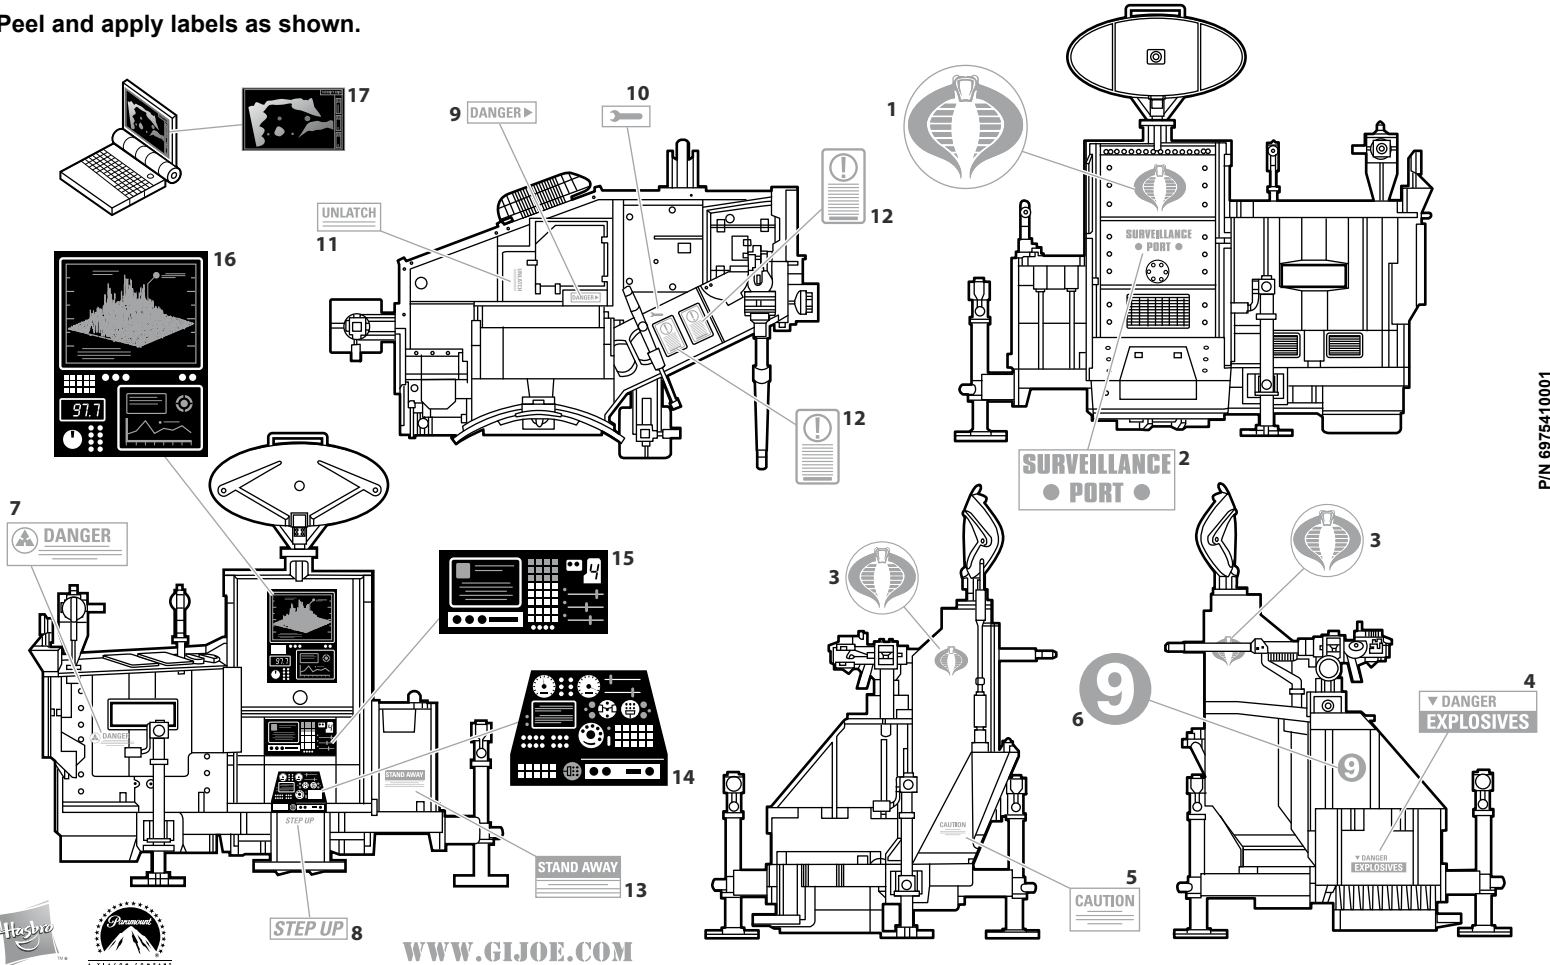

GI JOE

THE RISE OF COBRA™

SURVEILLANCE PORT

- 1) STEP PAD
- 2) ELECTRONICS ACCESS HATCH
- 3) REMOTE-ADJUSTABLE NITROGEN LEVELING STRUTS
- 4) LOW-INTERFERENCE ANTENNA
- 5) ELLIPTICAL LONG-RANGE AIR-SEARCH RADAR
- 6) AIR-COOLED 6.5 MM GENERAL-PURPOSE MACHINE GUN
- 7) WELDED STEEL CHASSIS ARMOR
- 8) 16 MM FULLY AUTOMATIC LIQUID-COOLED MACHINE GUN
- 9) FIX-MOUNT SIGNALING LIGHT
- 10) RADAR SIGNALING/DATA BASE
- 11) RADAR DISH ROTATOR ASSEMBLY HOUSING

WARNING:

CHOKING HAZARD-Small parts.
Not for children under 3 years.

AGES 4+

91715/91712 Asst.

Peel and apply labels as shown.

P/N 6975410001

WWW.GIJOE.COM

Some poses may require hand support. Product and colors may vary. © 2009 Paramount Pictures Corporation. All rights reserved. ® and/or™ & © 2009 Hasbro. All Rights Reserved.™ & ® denote U.S. Trademarks.