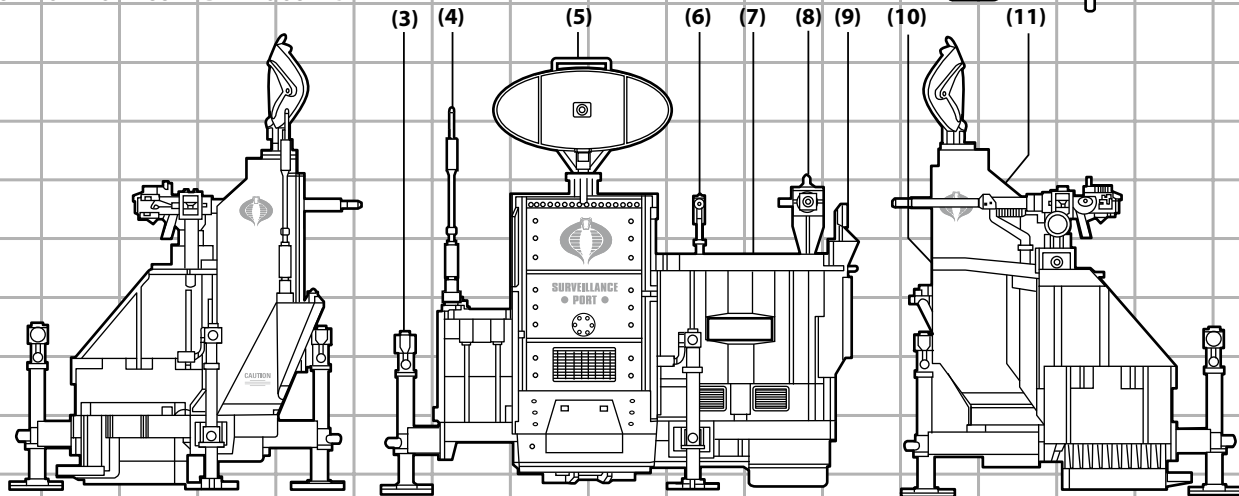

GI JOE

THE RISE OF COBRA™

SURVEILLANCE PORT

- 1) STEP PAD
- 2) ELECTRONICS ACCESS HATCH
- 3) REMOTE-ADJUSTABLE NITROGEN LEVELING STRUTS
- 4) LOW-INTERFERENCE ANTENNA
- 5) ELLIPTICAL LONG-RANGE AIR-SEARCH RADAR
- 6) AIR-COOLED 6.5 MM GENERAL-PURPOSE MACHINE GUN
- 7) WELDED STEEL CHASSIS ARMOR
- 8) 16 MM FULLY AUTOMATIC LIQUID-COOLED MACHINE GUN
- 9) FIX-MOUNT SIGNALING LIGHT
- 10) RADAR SIGNALING/DATA BASE
- 11) RADAR DISH ROTATOR ASSEMBLY HOUSING

WARNING:

CHOKING HAZARD-Small parts.
Not for children under 3 years.

AGES 4+

91715/91712 Asst.

Peel and apply labels as shown.

P/N 6975410001

WWW.GIJOE.COM

Some poses may require hand support. Product and colors may vary. © 2009 Paramount Pictures Corporation. All rights reserved. ® and/or™ & © 2009 Hasbro. All Rights Reserved.™ & ® denote U.S. Trademarks.