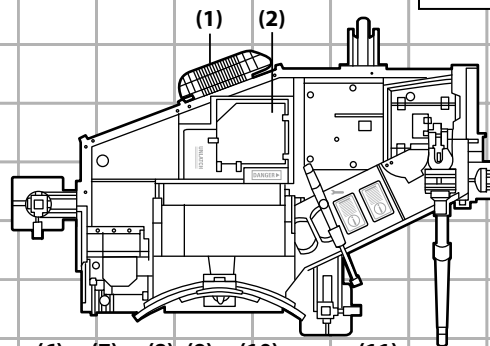

GI JOE

THE RISE OF COBRA™

SURVEILLANCE PORT

- 1) STEP PAD
- 2) ELECTRONICS ACCESS HATCH
- 3) REMOTE-ADJUSTABLE NITROGEN LEVELING STRUTS
- 4) LOW-INTERFERENCE ANTENNA
- 5) ELLIPTICAL LONG-RANGE AIR-SEARCH RADAR
- 6) AIR-COOLED 6.5 MM GENERAL-PURPOSE MACHINE GUN
- 7) WELDED STEEL CHASSIS ARMOR
- 8) 16 MM FULLY AUTOMATIC LIQUID-COOLED MACHINE GUN
- 9) FIX-MOUNT SIGNALING LIGHT
- 10) RADAR SIGNALING/DATA BASE
- 11) RADAR DISH ROTATOR ASSEMBLY HOUSING

WARNING:

CHOKING HAZARD-Small parts.
Not for children under 3 years.

AGES 4+

91715/91712 Asst.

Peel and apply labels as shown.

P/N 6975410001

WWW.GIJOE.COM

Some poses may require hand support. Product and colors may vary. © 2009 Paramount Pictures Corporation. All rights reserved. ® and/or™ & © 2009 Hasbro. All Rights Reserved.™ & ® denote U.S. Trademarks.